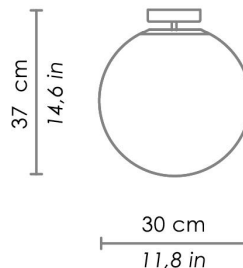

SFERIS

CEILING

Ceiling lamps with diffuser in mouth-blown, satin-finish opal triplex glass; chromed, brushed brass finish or matt white or black painted metal frame. The product is suitable for indoor use only.

CODE	COLOR
ZA-LL4200	Chrome
ZA-LL4200B	White
ZA-LL4200N	Black
ZA-LL4200OS	Brushed brass

DIMENSIONS AND HOLES

Dimensions $\varnothing$ 30 cm / $\varnothing$ 11,8 in

ILLUMINOTECHNICAL SPECIFICATIONS

Source	E26
Type	Bulb E26
Total Watt	1 x 75W max

ILLUMINOTECHNICAL SPECIFICATIONS

Driver	N/A
Voltage	120 V
Frequency	50/60 Hz